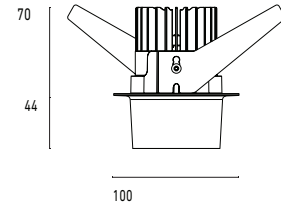

101 10 000322.011

Model

Name	Mono 100 Type 3 Recessed Downlighter
Finish	Structured White
Area	Indoor

System

Power (Luminaire)	24W
Power (System)	27W
Voltage	240V-AC
Optics	Rotationally Symmetrical Direct 30°
Colour Temperature	3000°K
Luminous Flux	1770lm
TM30	Rf95 Rg103
CRI	Ra98
Lumen Maintenance	L90 B10 50000hrs
Chromacity	<3 McAdam Step Ellipse
Articulation	Fixed
Cut-Out	
Ingress Protection	IP44
Control Device	Remote Fixed Output (Included)
Class	III